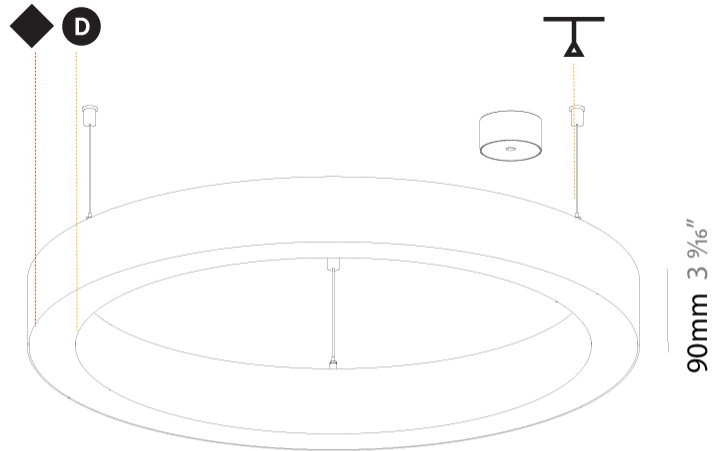

GENERAL

Series: Glorious
 Subseries: Glorious Slim
 Brand: Prolicht
 Division: Architectural
 Mounting Type: Suspension
 Mounting Location: Ceiling
 Subcategory: Ambient

PHYSICAL

Shape: Round
 Diameter (mm): 800
 Diameter (in): 31 1/2
 Height (mm): 90
 Height (in): 3 9/16
 Max. Overall Height (mm): 2090
 Max. Overall Height (in): 82 5/16
 Light Distribution: Direct
 Weight (kg): 6.772
 Weight (lbs): 14.93
 Diffuser: [PMMA - Opal or Micro-Prism](#)
 Fixture Finish: [SSR / BKV / CWI / CRY / HAB / UFT / ITA / RUA / FTG / MYG / LOD / PUS / FRO / FUP / KIA / POP / BLS / SPG / MEY / GOH / GUM / CHC / COM / ABZ / JAG / OBR / MOS / ROR](#)
 Fixture Material: Aluminum
 Cable Details: 2000mm or 6000mm Transparent Cable

OPTICAL

Beam Angle: 110

RATINGS AND CERTIFICATIONS

Certified By: Certified for North American Standards
 IP rating: IP20

Ø 670mm 26 3/8"

Ø 800mm 31 1/2"

90mm 3 9/16"

GLORIOUS SLIM SURFACE

GENERAL

Series: Glorious
 Subseries: Glorious Slim
 Brand: Prolicht
 Division: Architectural
 Mounting Type: Surface
 Mounting Location: Ceiling

PHYSICAL

Shape: Round
 Diameter (mm): 800
 Diameter (in): 31 1/2
 Height (mm): 90
 Height (in): 3 9/16
 Light Distribution: Direct
 Weight (kg): 6.814
 Weight (lbs): 14.99
 Diffuser: PMMA - Opal or Micro-Prism
 Fixture Finish: SSR / BKV / CWI / CRY / HAB / UFT / ITA / RUA / FTG / MYG / LOD / PUS / FRO / FUP / KIA / POP / BLS / SPG / MEY / GOH / GUM / CHC / COM / ABZ / JAG / OBR / MOS / ROR
 Fixture Material: Aluminum